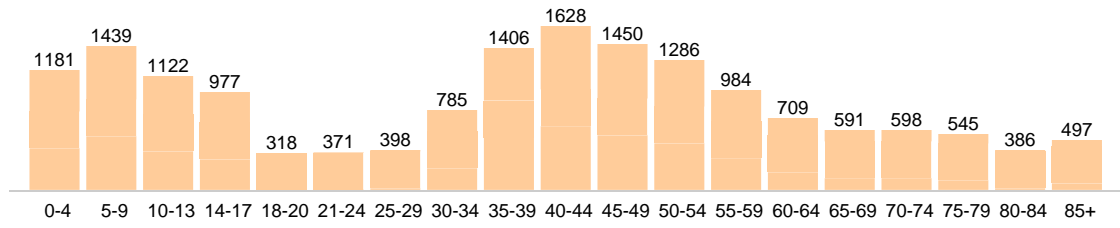

Community Detail for Wyckoff, NJ

Age Demographic

Age Demographic provides a snapshot of the ages of people living in this neighborhood. The number at the top of each bar graph is used to show how many people fall into the age range shown at the bottom of the bar graph.

Environment Evaluation

Average high and low temperatures for this neighborhood are provided below. An environmental risk evaluation compares the risk of a weather or geological event that may occur in this neighborhood with the national risk for that event. The national average is marked by a score of 100. The number at the top of the bar graph shows the risk for the event shown at the bottom of the bar graph.

Wealth Breakdown

Wealth Breakdown provides a snapshot of the incomes of people living in this neighborhood. The number at the top of each bar graph is used to show how many people fall into the income range shown at the bottom of the bar graph.

Crime Breakdown

Neighborhood Crime Breakdown compares the crime information for this neighborhood with the national average. The national average is marked by a score of 100. The number at the top of each bar graph is used to show how that category compares to the national average.