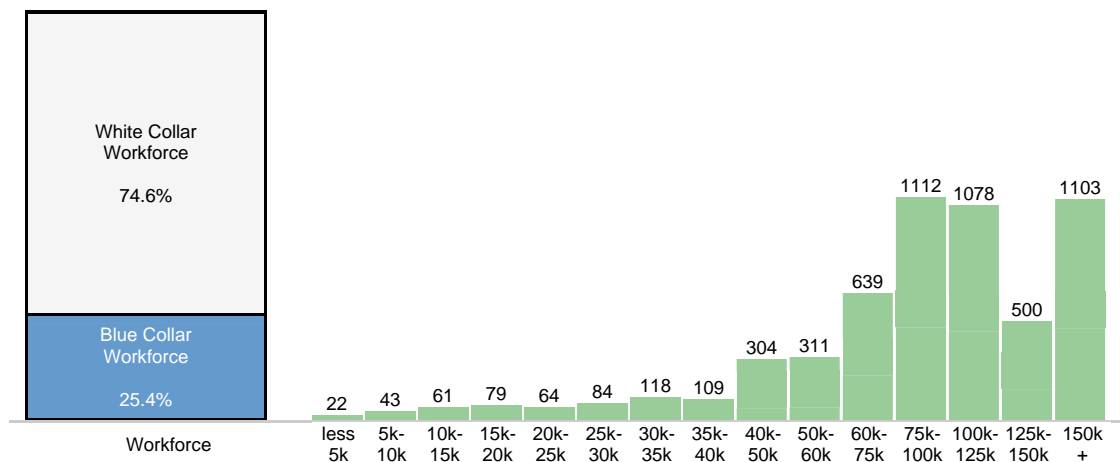

Community Detail for Wyckoff, NJ

Age Demographic

Age Demographic provides a snapshot of the ages of people living in this neighborhood. The number at the top of each bar graph is used to show how many people fall into the age range shown at the bottom of the bar graph.

Environment Evaluation

Average high and low temperatures for this neighborhood are provided below. An environmental risk evaluation compares the risk of a weather or geological event that may occur in this neighborhood with the national risk for that event. The national average is marked by a score of 100. The number at the top of the bar graph shows the risk for the event shown at the bottom of the bar graph.

Wealth Breakdown

Wealth Breakdown provides a snapshot of the incomes of people living in this neighborhood. The number at the top of each bar graph is used to show how many people fall into the income range shown at the bottom of the bar graph.

Crime Breakdown

Neighborhood Crime Breakdown compares the crime information for this neighborhood with the national average. The national average is marked by a score of 100. The number at the top of each bar graph is used to show how that category compares to the national average.