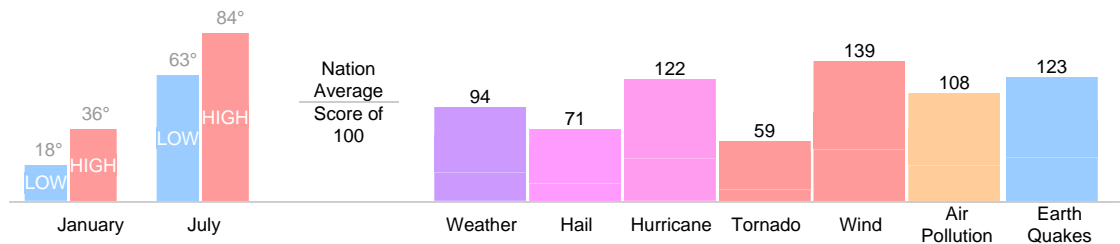

Community Detail for Wyckoff, NJ

Age Demographic

Age Demographic provides a snapshot of the ages of people living in this neighborhood. The number at the top of each bar graph is used to show how many people fall into the age range shown at the bottom of the bar graph.

Environment Evaluation

Average high and low temperatures for this neighborhood are provided below. An environmental risk evaluation compares the risk of a weather or geological event that may occur in this neighborhood with the national risk for that event. The national average is marked by a score of 100. The number at the top of the bar graph shows the risk for the event shown at the bottom of the bar graph.

Wealth Breakdown

Wealth Breakdown provides a snapshot of the incomes of people living in this neighborhood. The number at the top of each bar graph is used to show how many people fall into the income range shown at the bottom of the bar graph.

Crime Breakdown

Neighborhood Crime Breakdown compares the crime information for this neighborhood with the national average. The national average is marked by a score of 100. The number at the top of each bar graph is used to show how that category compares to the national average.