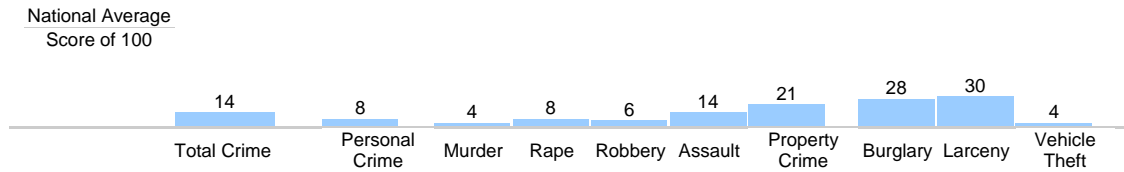

Community Detail for Wyckoff, NJ

Age Demographic

Age Demographic provides a snapshot of the ages of people living in this neighborhood. The number at the top of each bar graph is used to show how many people fall into the age range shown at the bottom of the bar graph.

Environment Evaluation

Average high and low temperatures for this neighborhood are provided below. An environmental risk evaluation compares the risk of a weather or geological event that may occur in this neighborhood with the national risk for that event. The national average is marked by a score of 100. The number at the top of the bar graph shows the risk for the event shown at the bottom of the bar graph.

Wealth Breakdown

Wealth Breakdown provides a snapshot of the incomes of people living in this neighborhood. The number at the top of each bar graph is used to show how many people fall into the income range shown at the bottom of the bar graph.

Crime Breakdown

Neighborhood Crime Breakdown compares the crime information for this neighborhood with the national average. The national average is marked by a score of 100. The number at the top of each bar graph is used to show how that category compares to the national average.