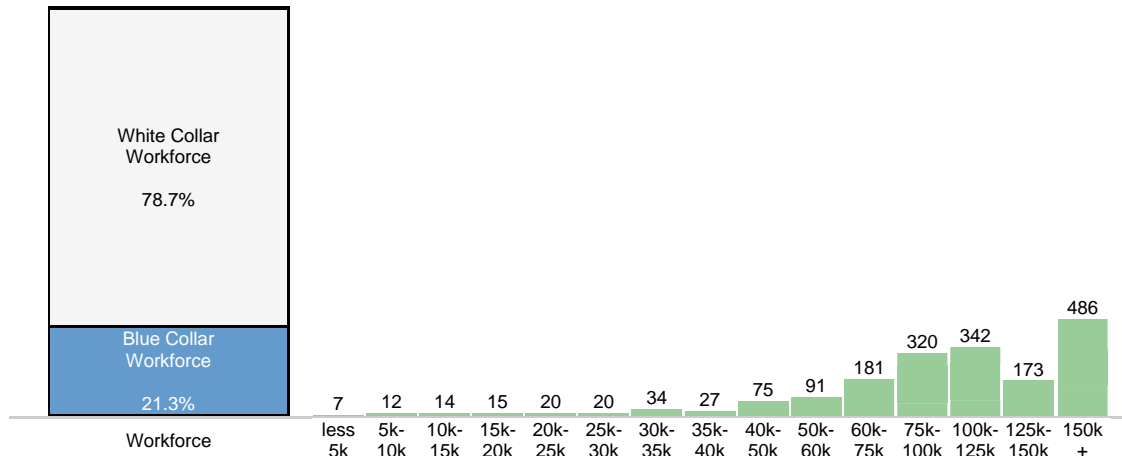

Community Detail for Woodcliff Lake, NJ

Age Demographic

Age Demographic provides a snapshot of the ages of people living in this neighborhood. The number at the top of each bar graph is used to show how many people fall into the age range shown at the bottom of the bar graph.

Environment Evaluation

Average high and low temperatures for this neighborhood are provided below. An environmental risk evaluation compares the risk of a weather or geological event that may occur in this neighborhood with the national risk for that event. The national average is marked by a score of 100. The number at the top of the bar graph shows the risk for the event shown at the bottom of the bar graph.

Wealth Breakdown

Wealth Breakdown provides a snapshot of the incomes of people living in this neighborhood. The number at the top of each bar graph is used to show how many people fall into the income range shown at the bottom of the bar graph.

Crime Breakdown

Neighborhood Crime Breakdown compares the crime information for this neighborhood with the national average. The national average is marked by a score of 100. The number at the top of each bar graph is used to show how that category compares to the national average.