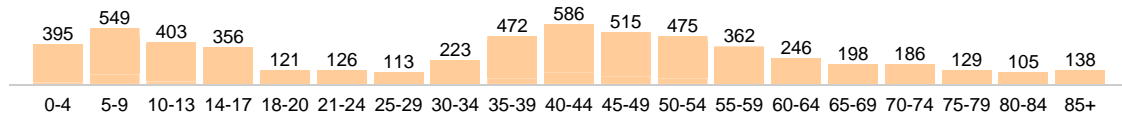

Community Detail for Woodcliff Lake, NJ

Age Demographic

Age Demographic provides a snapshot of the ages of people living in this neighborhood. The number at the top of each bar graph is used to show how many people fall into the age range shown at the bottom of the bar graph.

Environment Evaluation

Average high and low temperatures for this neighborhood are provided below. An environmental risk evaluation compares the risk of a weather or geological event that may occur in this neighborhood with the national risk for that event. The national average is marked by a score of 100. The number at the top of the bar graph shows the risk for the event shown at the bottom of the bar graph.

Wealth Breakdown

Wealth Breakdown provides a snapshot of the incomes of people living in this neighborhood. The number at the top of each bar graph is used to show how many people fall into the income range shown at the bottom of the bar graph.

Crime Breakdown

Neighborhood Crime Breakdown compares the crime information for this neighborhood with the national average. The national average is marked by a score of 100. The number at the top of each bar graph is used to show how that category compares to the national average.