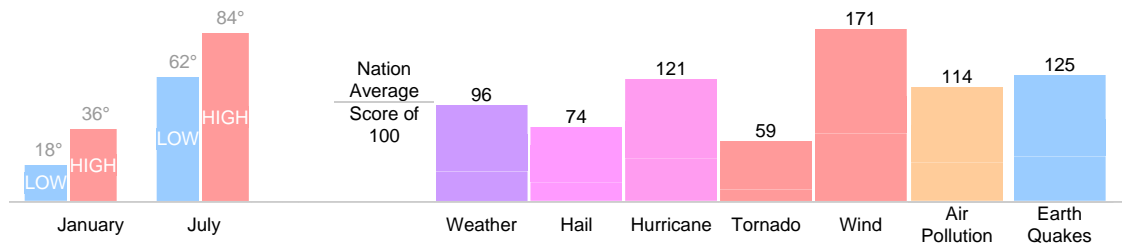

Community Detail for Woodcliff Lake, NJ

Age Demographic

Age Demographic provides a snapshot of the ages of people living in this neighborhood. The number at the top of each bar graph is used to show how many people fall into the age range shown at the bottom of the bar graph.

Environment Evaluation

Average high and low temperatures for this neighborhood are provided below. An environmental risk evaluation compares the risk of a weather or geological event that may occur in this neighborhood with the national risk for that event. The national average is marked by a score of 100. The number at the top of the bar graph shows the risk for the event shown at the bottom of the bar graph.

Wealth Breakdown

Wealth Breakdown provides a snapshot of the incomes of people living in this neighborhood. The number at the top of each bar graph is used to show how many people fall into the income range shown at the bottom of the bar graph.

Crime Breakdown

Neighborhood Crime Breakdown compares the crime information for this neighborhood with the national average. The national average is marked by a score of 100. The number at the top of each bar graph is used to show how that category compares to the national average.