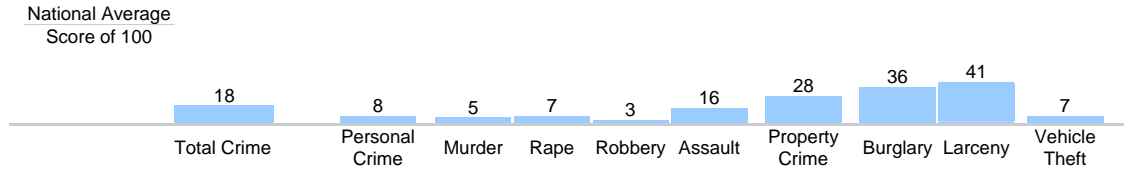

Community Detail for Woodcliff Lake, NJ

Age Demographic

Age Demographic provides a snapshot of the ages of people living in this neighborhood. The number at the top of each bar graph is used to show how many people fall into the age range shown at the bottom of the bar graph.

Environment Evaluation

Average high and low temperatures for this neighborhood are provided below. An environmental risk evaluation compares the risk of a weather or geological event that may occur in this neighborhood with the national risk for that event. The national average is marked by a score of 100. The number at the top of the bar graph shows the risk for the event shown at the bottom of the bar graph.

Wealth Breakdown

Wealth Breakdown provides a snapshot of the incomes of people living in this neighborhood. The number at the top of each bar graph is used to show how many people fall into the income range shown at the bottom of the bar graph.

Crime Breakdown

Neighborhood Crime Breakdown compares the crime information for this neighborhood with the national average. The national average is marked by a score of 100. The number at the top of each bar graph is used to show how that category compares to the national average.