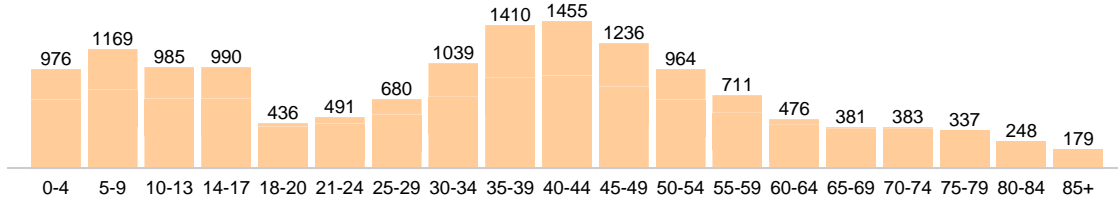

Community Detail for Washington Township, NJ

Age Demographic

Age Demographic provides a snapshot of the ages of people living in this neighborhood. The number at the top of each bar graph is used to show how many people fall into the age range shown at the bottom of the bar graph.

Environment Evaluation

Average high and low temperatures for this neighborhood are provided below. An environmental risk evaluation compares the risk of a weather or geological event that may occur in this neighborhood with the national risk for that event. The national average is marked by a score of 100. The number at the top of the bar graph shows the risk for the event shown at the bottom of the bar graph.