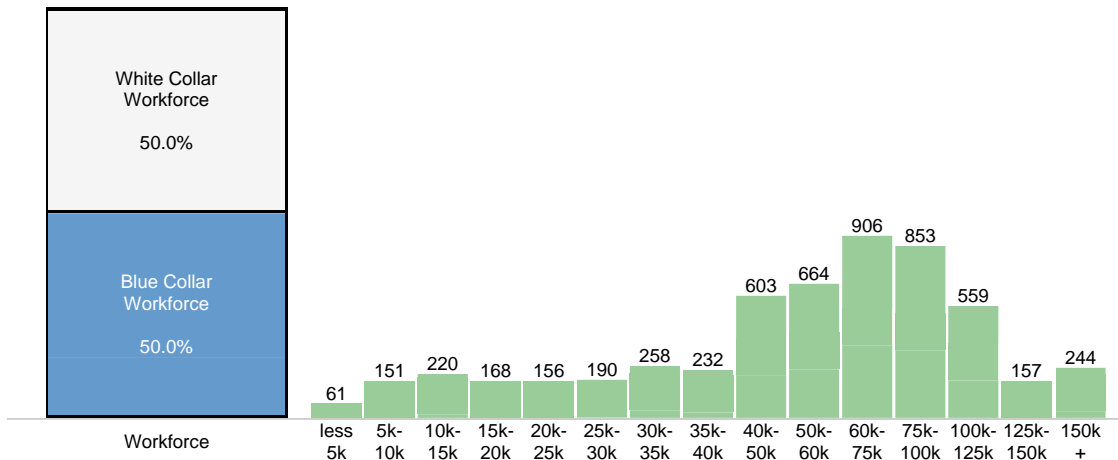

This report is available online
at: www.diane-nielson.com

Community Detail for Washington Township, NJ

Age Demographic

Age Demographic provides a snapshot of the ages of people living in this neighborhood. The number at the top of each bar graph is used to show how many people fall into the age range shown at the bottom of the bar graph.

Wealth Breakdown

Wealth Breakdown provides a snapshot of the incomes of people living in this neighborhood. The number at the top of each bar graph is used to show how many people fall into the income range shown at the bottom of the bar graph.