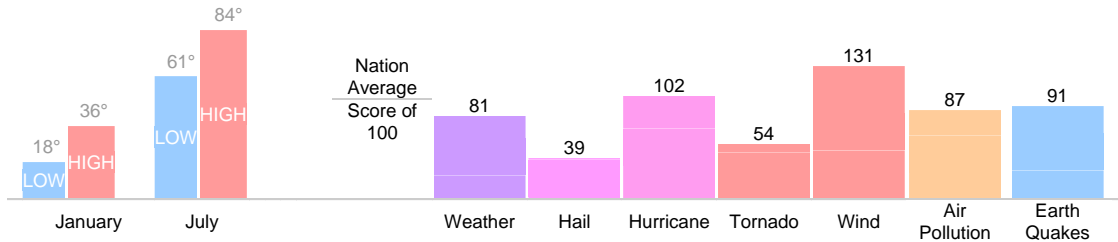

This report is available online
at: www.diane-nielson.com

Community Detail for Washington Township, NJ

Age Demographic

Age Demographic provides a snapshot of the ages of people living in this neighborhood. The number at the top of each bar graph is used to show how many people fall into the age range shown at the bottom of the bar graph.

Environment Evaluation

Average high and low temperatures for this neighborhood are provided below. An environmental risk evaluation compares the risk of a weather or geological event that may occur in this neighborhood with the national risk for that event. The national average is marked by a score of 100. The number at the top of the bar graph shows the risk for the event shown at the bottom of the bar graph.