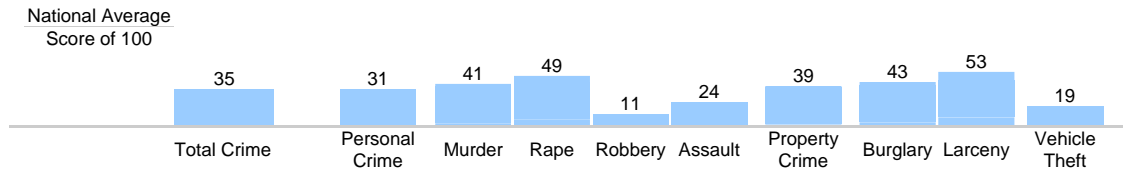

Crime Breakdown

Neighborhood Crime Breakdown compares the crime information for this neighborhood with the national average. The national average is marked by a score of 100. The number at the top of each bar graph is used to show how that category compares to the national average.

Diane Nielson, Sales Representative
20 West Clinton Ave, Tenafly, NJ 07670
Tel: 201-894-1234 Fax: 201-894-1235
Res: 201-541-4050 Cell: 201-463-3916

This report is available online
at: www.diane-nielson.com