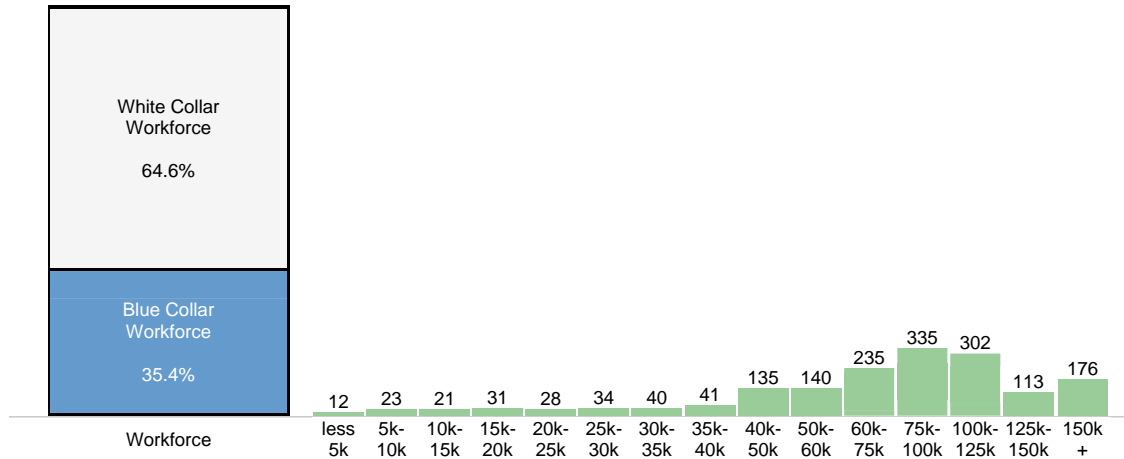

Community Detail for Northvale, NJ

Age Demographic

Age Demographic provides a snapshot of the ages of people living in this neighborhood. The number at the top of each bar graph is used to show how many people fall into the age range shown at the bottom of the bar graph.

Environment Evaluation

Average high and low temperatures for this neighborhood are provided below. An environmental risk evaluation compares the risk of a weather or geological event that may occur in this neighborhood with the national risk for that event. The national average is marked by a score of 100. The number at the top of the bar graph shows the risk for the event shown at the bottom of the bar graph.

Wealth Breakdown

Wealth Breakdown provides a snapshot of the incomes of people living in this neighborhood. The number at the top of each bar graph is used to show how many people fall into the income range shown at the bottom of the bar graph.

Crime Breakdown

Neighborhood Crime Breakdown compares the crime information for this neighborhood with the national average. The national average is marked by a score of 100. The number at the top of each bar graph is used to show how that category compares to the national average.