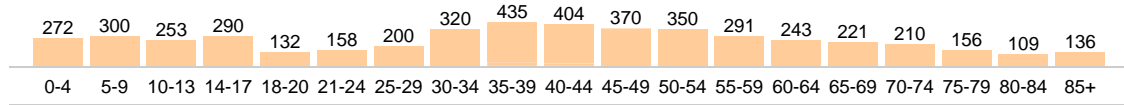

Community Detail for Northvale, NJ

Age Demographic

Age Demographic provides a snapshot of the ages of people living in this neighborhood. The number at the top of each bar graph is used to show how many people fall into the age range shown at the bottom of the bar graph.

Environment Evaluation

Average high and low temperatures for this neighborhood are provided below. An environmental risk evaluation compares the risk of a weather or geological event that may occur in this neighborhood with the national risk for that event. The national average is marked by a score of 100. The number at the top of the bar graph shows the risk for the event shown at the bottom of the bar graph.

Wealth Breakdown

Wealth Breakdown provides a snapshot of the incomes of people living in this neighborhood. The number at the top of each bar graph is used to show how many people fall into the income range shown at the bottom of the bar graph.

Crime Breakdown

Neighborhood Crime Breakdown compares the crime information for this neighborhood with the national average. The national average is marked by a score of 100. The number at the top of each bar graph is used to show how that category compares to the national average.