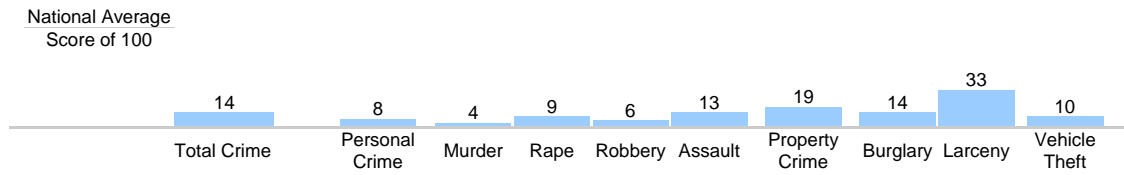

Community Detail for Northvale, NJ

Age Demographic

Age Demographic provides a snapshot of the ages of people living in this neighborhood. The number at the top of each bar graph is used to show how many people fall into the age range shown at the bottom of the bar graph.

Environment Evaluation

Average high and low temperatures for this neighborhood are provided below. An environmental risk evaluation compares the risk of a weather or geological event that may occur in this neighborhood with the national risk for that event. The national average is marked by a score of 100. The number at the top of the bar graph shows the risk for the event shown at the bottom of the bar graph.

Wealth Breakdown

Wealth Breakdown provides a snapshot of the incomes of people living in this neighborhood. The number at the top of each bar graph is used to show how many people fall into the income range shown at the bottom of the bar graph.

Crime Breakdown

Neighborhood Crime Breakdown compares the crime information for this neighborhood with the national average. The national average is marked by a score of 100. The number at the top of each bar graph is used to show how that category compares to the national average.