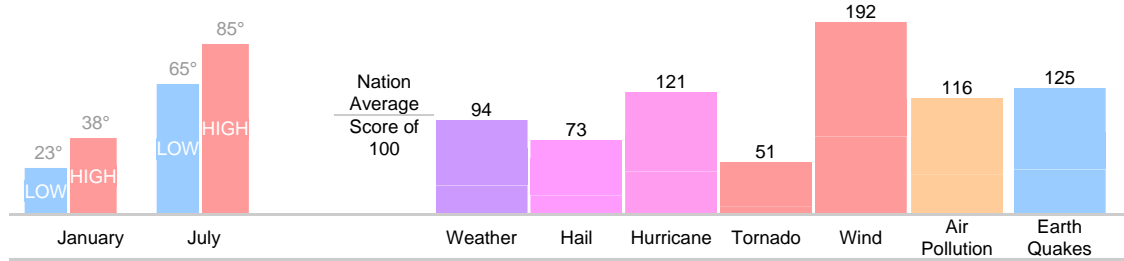

Community Detail for Northvale, NJ

Age Demographic

Age Demographic provides a snapshot of the ages of people living in this neighborhood. The number at the top of each bar graph is used to show how many people fall into the age range shown at the bottom of the bar graph.

Environment Evaluation

Average high and low temperatures for this neighborhood are provided below. An environmental risk evaluation compares the risk of a weather or geological event that may occur in this neighborhood with the national risk for that event. The national average is marked by a score of 100. The number at the top of the bar graph shows the risk for the event shown at the bottom of the bar graph.

Wealth Breakdown

Wealth Breakdown provides a snapshot of the incomes of people living in this neighborhood. The number at the top of each bar graph is used to show how many people fall into the income range shown at the bottom of the bar graph.

Crime Breakdown

Neighborhood Crime Breakdown compares the crime information for this neighborhood with the national average. The national average is marked by a score of 100. The number at the top of each bar graph is used to show how that category compares to the national average.