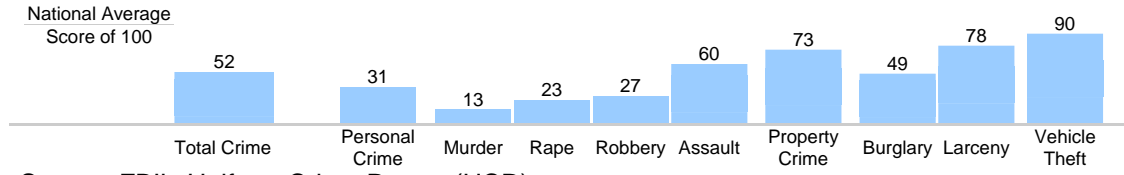

Community Detail for Lodi, NJ

Age Demographic

Age Demographic provides a snapshot of the ages of people living in this neighborhood. The number at the top of each bar graph is used to show how many people fall into the age range shown at the bottom of the bar graph.

Environment Evaluation

Average high and low temperatures for this neighborhood are provided below. An environmental risk evaluation compares the risk of a weather or geological event that may occur in this neighborhood with the national risk for that event. The national average is marked by a score of 100. The number at the top of the bar graph shows the risk for the event shown at the bottom of the bar graph.

Wealth Breakdown

Wealth Breakdown provides a snapshot of the incomes of people living in this neighborhood. The number at the top of each bar graph is used to show how many people fall into the income range shown at the bottom of the bar graph.

Crime Breakdown

Neighborhood Crime Breakdown compares the crime information for this neighborhood with the national average. The national average is marked by a score of 100. The number at the top of each bar graph is used to show how that category compares to the national average.