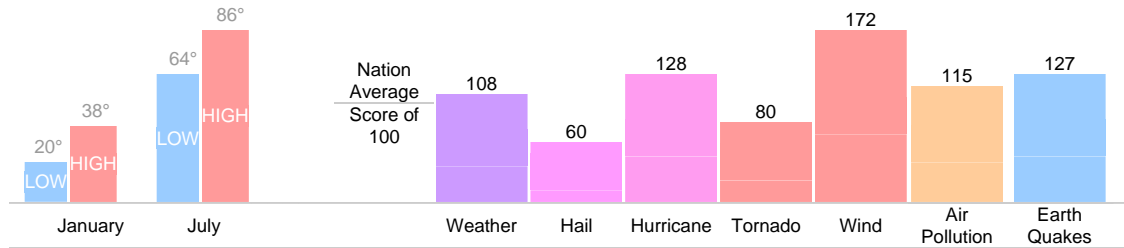

Community Detail for Lodi, NJ

Age Demographic

Age Demographic provides a snapshot of the ages of people living in this neighborhood. The number at the top of each bar graph is used to show how many people fall into the age range shown at the bottom of the bar graph.

Environment Evaluation

Average high and low temperatures for this neighborhood are provided below. An environmental risk evaluation compares the risk of a weather or geological event that may occur in this neighborhood with the national risk for that event. The national average is marked by a score of 100. The number at the top of the bar graph shows the risk for the event shown at the bottom of the bar graph.

Wealth Breakdown

Wealth Breakdown provides a snapshot of the incomes of people living in this neighborhood. The number at the top of each bar graph is used to show how many people fall into the income range shown at the bottom of the bar graph.

Crime Breakdown

Neighborhood Crime Breakdown compares the crime information for this neighborhood with the national average. The national average is marked by a score of 100. The number at the top of each bar graph is used to show how that category compares to the national average.