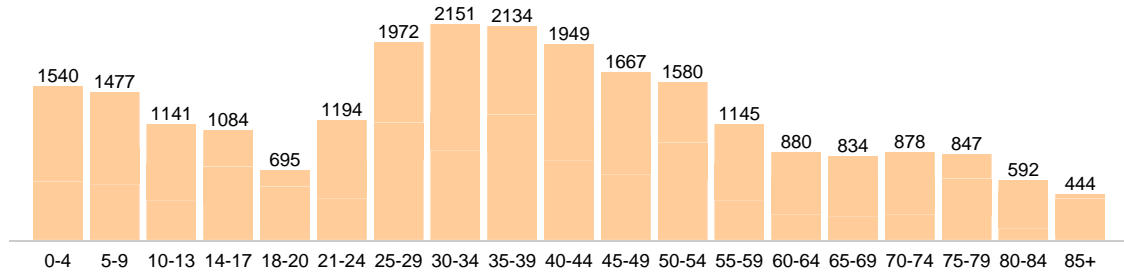

Community Detail for Lodi, NJ

Age Demographic

Age Demographic provides a snapshot of the ages of people living in this neighborhood. The number at the top of each bar graph is used to show how many people fall into the age range shown at the bottom of the bar graph.

Environment Evaluation

Average high and low temperatures for this neighborhood are provided below. An environmental risk evaluation compares the risk of a weather or geological event that may occur in this neighborhood with the national risk for that event. The national average is marked by a score of 100. The number at the top of the bar graph shows the risk for the event shown at the bottom of the bar graph.

Wealth Breakdown

Wealth Breakdown provides a snapshot of the incomes of people living in this neighborhood. The number at the top of each bar graph is used to show how many people fall into the income range shown at the bottom of the bar graph.

Crime Breakdown

Neighborhood Crime Breakdown compares the crime information for this neighborhood with the national average. The national average is marked by a score of 100. The number at the top of each bar graph is used to show how that category compares to the national average.