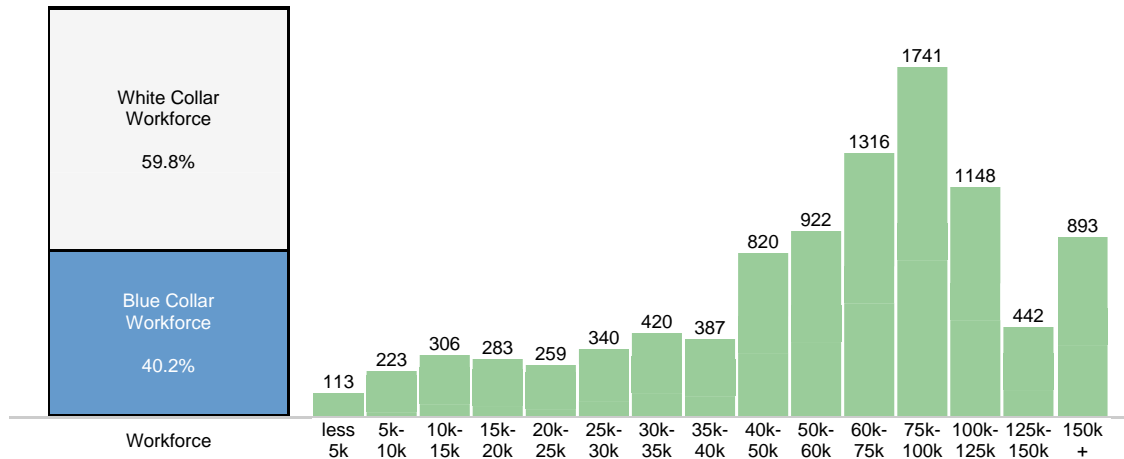

Community Detail for Lodi, NJ

Age Demographic

Age Demographic provides a snapshot of the ages of people living in this neighborhood. The number at the top of each bar graph is used to show how many people fall into the age range shown at the bottom of the bar graph.

Environment Evaluation

Average high and low temperatures for this neighborhood are provided below. An environmental risk evaluation compares the risk of a weather or geological event that may occur in this neighborhood with the national risk for that event. The national average is marked by a score of 100. The number at the top of the bar graph shows the risk for the event shown at the bottom of the bar graph.

Wealth Breakdown

Wealth Breakdown provides a snapshot of the incomes of people living in this neighborhood. The number at the top of each bar graph is used to show how many people fall into the income range shown at the bottom of the bar graph.

Crime Breakdown

Neighborhood Crime Breakdown compares the crime information for this neighborhood with the national average. The national average is marked by a score of 100. The number at the top of each bar graph is used to show how that category compares to the national average.