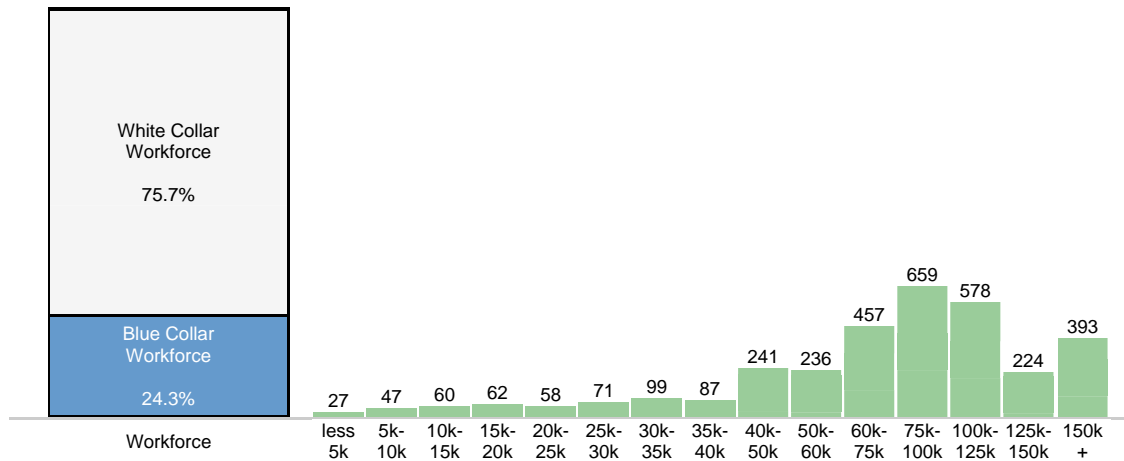

## Age Demographic

Age Demographic provides a snapshot of the ages of people living in this neighborhood. The number at the top of each bar graph is used to show how many people fall into the age range shown at the bottom of the bar graph.

## Environment Evaluation

Average high and low temperatures for this neighborhood are provided below. An environmental risk evaluation compares the risk of a weather or geological event that may occur in this neighborhood with the national risk for that event. The national average is marked by a score of 100. The number at the top of the bar graph shows the risk for the event shown at the bottom of the bar graph.

## Wealth Breakdown

Wealth Breakdown provides a snapshot of the incomes of people living in this neighborhood. The number at the top of each bar graph is used to show how many people fall into the income range shown at the bottom of the bar graph.