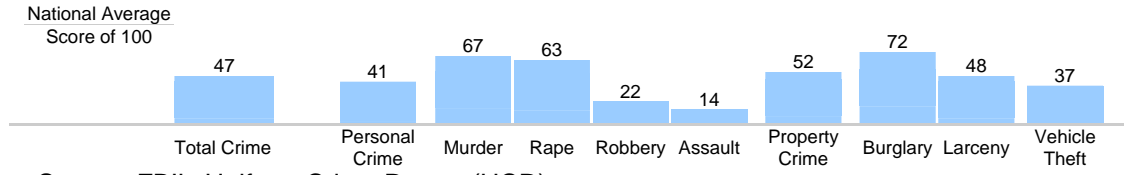

## Age Demographic

Age Demographic provides a snapshot of the ages of people living in this neighborhood. The number at the top of each bar graph is used to show how many people fall into the age range shown at the bottom of the bar graph.

## Environment Evaluation

Average high and low temperatures for this neighborhood are provided below. An environmental risk evaluation compares the risk of a weather or geological event that may occur in this neighborhood with the national risk for that event. The national average is marked by a score of 100. The number at the top of the bar graph shows the risk for the event shown at the bottom of the bar graph.

## Wealth Breakdown

Wealth Breakdown provides a snapshot of the incomes of people living in this neighborhood. The number at the top of each bar graph is used to show how many people fall into the income range shown at the bottom of the bar graph.

## Crime Breakdown

Neighborhood Crime Breakdown compares the crime information for this neighborhood with the national average. The national average is marked by a score of 100. The number at the top of each bar graph is used to show how that category compares to the national average.