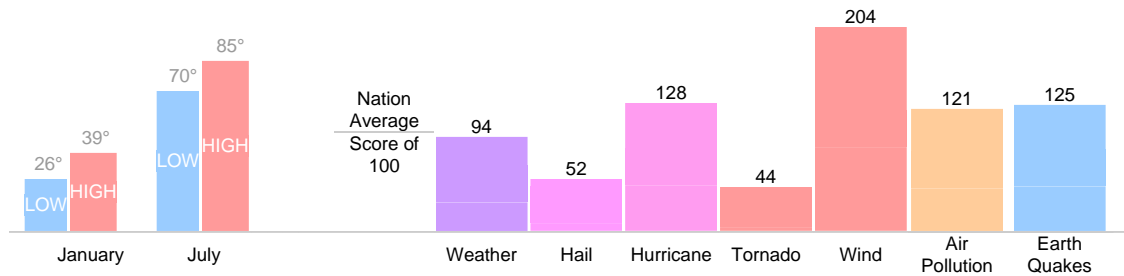

## Age Demographic

Age Demographic provides a snapshot of the ages of people living in this neighborhood. The number at the top of each bar graph is used to show how many people fall into the age range shown at the bottom of the bar graph.

## Environment Evaluation

Average high and low temperatures for this neighborhood are provided below. An environmental risk evaluation compares the risk of a weather or geological event that may occur in this neighborhood with the national risk for that event. The national average is marked by a score of 100. The number at the top of the bar graph shows the risk for the event shown at the bottom of the bar graph.

## Wealth Breakdown

Wealth Breakdown provides a snapshot of the incomes of people living in this neighborhood. The number at the top of each bar graph is used to show how many people fall into the income range shown at the bottom of the bar graph.

## Crime Breakdown

Neighborhood Crime Breakdown compares the crime information for this neighborhood with the national average. The national average is marked by a score of 100. The number at the top of each bar graph is used to show how that category compares to the national average.