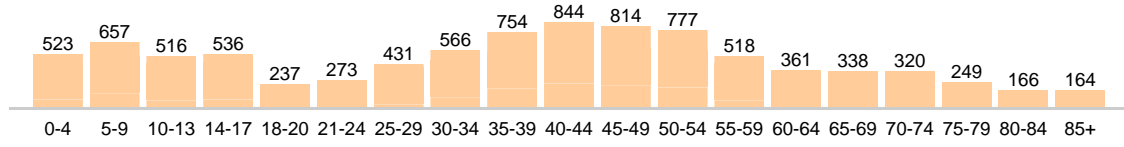

## Age Demographic

Age Demographic provides a snapshot of the ages of people living in this neighborhood. The number at the top of each bar graph is used to show how many people fall into the age range shown at the bottom of the bar graph.

## Environment Evaluation

Average high and low temperatures for this neighborhood are provided below. An environmental risk evaluation compares the risk of a weather or geological event that may occur in this neighborhood with the national risk for that event. The national average is marked by a score of 100. The number at the top of the bar graph shows the risk for the event shown at the bottom of the bar graph.

## Wealth Breakdown

Wealth Breakdown provides a snapshot of the incomes of people living in this neighborhood. The number at the top of each bar graph is used to show how many people fall into the income range shown at the bottom of the bar graph.