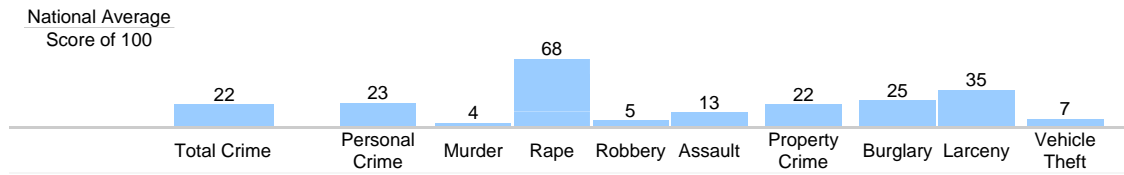

Community Detail for Hillsdale, NJ

Age Demographic

Age Demographic provides a snapshot of the ages of people living in this neighborhood. The number at the top of each bar graph is used to show how many people fall into the age range shown at the bottom of the bar graph.

Environment Evaluation

Average high and low temperatures for this neighborhood are provided below. An environmental risk evaluation compares the risk of a weather or geological event that may occur in this neighborhood with the national risk for that event. The national average is marked by a score of 100. The number at the top of the bar graph shows the risk for the event shown at the bottom of the bar graph.

Wealth Breakdown

Wealth Breakdown provides a snapshot of the incomes of people living in this neighborhood. The number at the top of each bar graph is used to show how many people fall into the income range shown at the bottom of the bar graph.

Crime Breakdown

Neighborhood Crime Breakdown compares the crime information for this neighborhood with the national average. The national average is marked by a score of 100. The number at the top of each bar graph is used to show how that category compares to the national average.