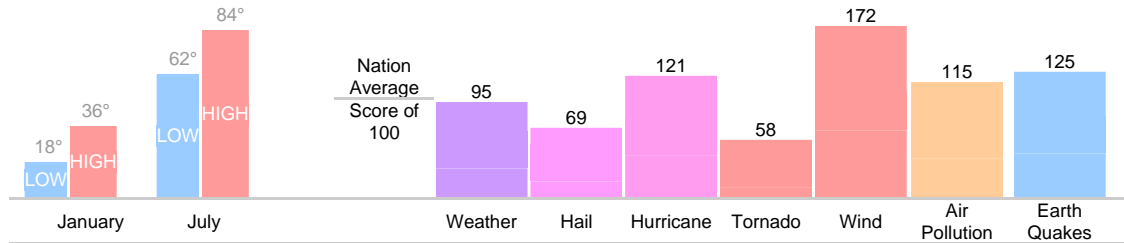

Community Detail for Hillsdale, NJ

Age Demographic

Age Demographic provides a snapshot of the ages of people living in this neighborhood. The number at the top of each bar graph is used to show how many people fall into the age range shown at the bottom of the bar graph.

Environment Evaluation

Average high and low temperatures for this neighborhood are provided below. An environmental risk evaluation compares the risk of a weather or geological event that may occur in this neighborhood with the national risk for that event. The national average is marked by a score of 100. The number at the top of the bar graph shows the risk for the event shown at the bottom of the bar graph.

Wealth Breakdown

Wealth Breakdown provides a snapshot of the incomes of people living in this neighborhood. The number at the top of each bar graph is used to show how many people fall into the income range shown at the bottom of the bar graph.

Crime Breakdown

Neighborhood Crime Breakdown compares the crime information for this neighborhood with the national average. The national average is marked by a score of 100. The number at the top of each bar graph is used to show how that category compares to the national average.