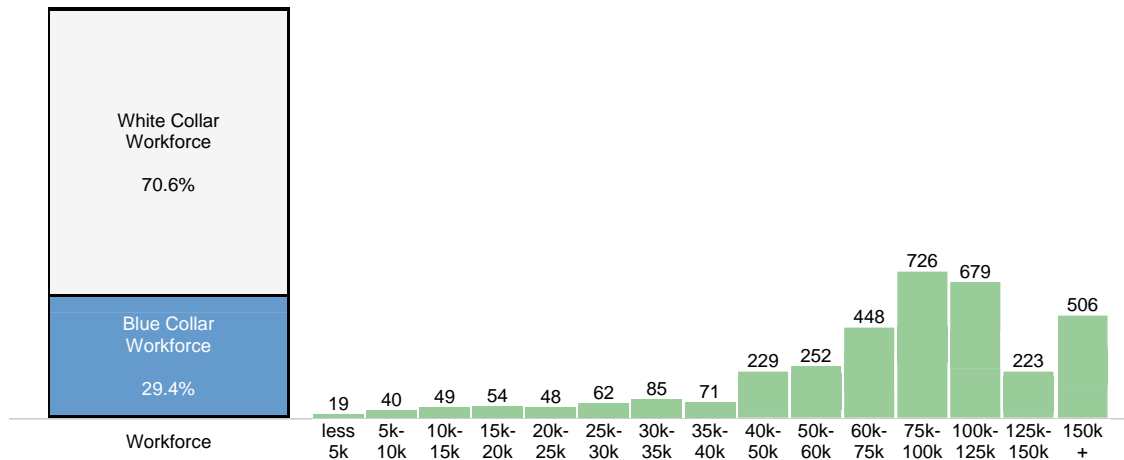

Community Detail for Hillsdale, NJ

Age Demographic

Age Demographic provides a snapshot of the ages of people living in this neighborhood. The number at the top of each bar graph is used to show how many people fall into the age range shown at the bottom of the bar graph.

Environment Evaluation

Average high and low temperatures for this neighborhood are provided below. An environmental risk evaluation compares the risk of a weather or geological event that may occur in this neighborhood with the national risk for that event. The national average is marked by a score of 100. The number at the top of the bar graph shows the risk for the event shown at the bottom of the bar graph.

Wealth Breakdown

Wealth Breakdown provides a snapshot of the incomes of people living in this neighborhood. The number at the top of each bar graph is used to show how many people fall into the income range shown at the bottom of the bar graph.

Crime Breakdown

Neighborhood Crime Breakdown compares the crime information for this neighborhood with the national average. The national average is marked by a score of 100. The number at the top of each bar graph is used to show how that category compares to the national average.