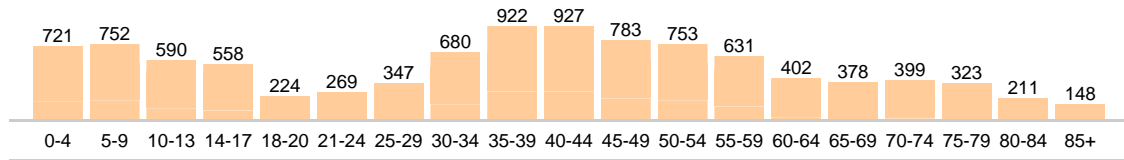

Community Detail for Hillsdale, NJ

Age Demographic

Age Demographic provides a snapshot of the ages of people living in this neighborhood. The number at the top of each bar graph is used to show how many people fall into the age range shown at the bottom of the bar graph.

Environment Evaluation

Average high and low temperatures for this neighborhood are provided below. An environmental risk evaluation compares the risk of a weather or geological event that may occur in this neighborhood with the national risk for that event. The national average is marked by a score of 100. The number at the top of the bar graph shows the risk for the event shown at the bottom of the bar graph.

Wealth Breakdown

Wealth Breakdown provides a snapshot of the incomes of people living in this neighborhood. The number at the top of each bar graph is used to show how many people fall into the income range shown at the bottom of the bar graph.

Crime Breakdown

Neighborhood Crime Breakdown compares the crime information for this neighborhood with the national average. The national average is marked by a score of 100. The number at the top of each bar graph is used to show how that category compares to the national average.