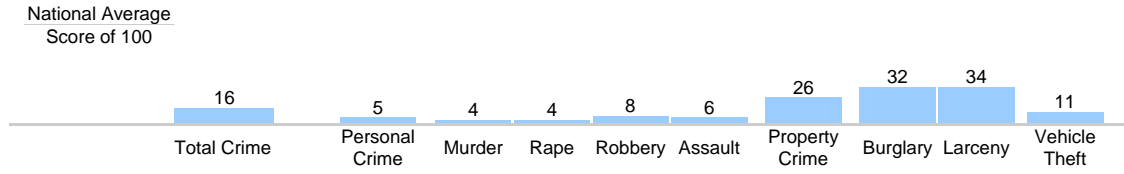

Community Detail for Glen Rock, NJ

Age Demographic

Age Demographic provides a snapshot of the ages of people living in this neighborhood. The number at the top of each bar graph is used to show how many people fall into the age range shown at the bottom of the bar graph.

Environment Evaluation

Average high and low temperatures for this neighborhood are provided below. An environmental risk evaluation compares the risk of a weather or geological event that may occur in this neighborhood with the national risk for that event. The national average is marked by a score of 100. The number at the top of the bar graph shows the risk for the event shown at the bottom of the bar graph.

Wealth Breakdown

Wealth Breakdown provides a snapshot of the incomes of people living in this neighborhood. The number at the top of each bar graph is used to show how many people fall into the income range shown at the bottom of the bar graph.

Crime Breakdown

Neighborhood Crime Breakdown compares the crime information for this neighborhood with the national average. The national average is marked by a score of 100. The number at the top of each bar graph is used to show how that category compares to the national average.