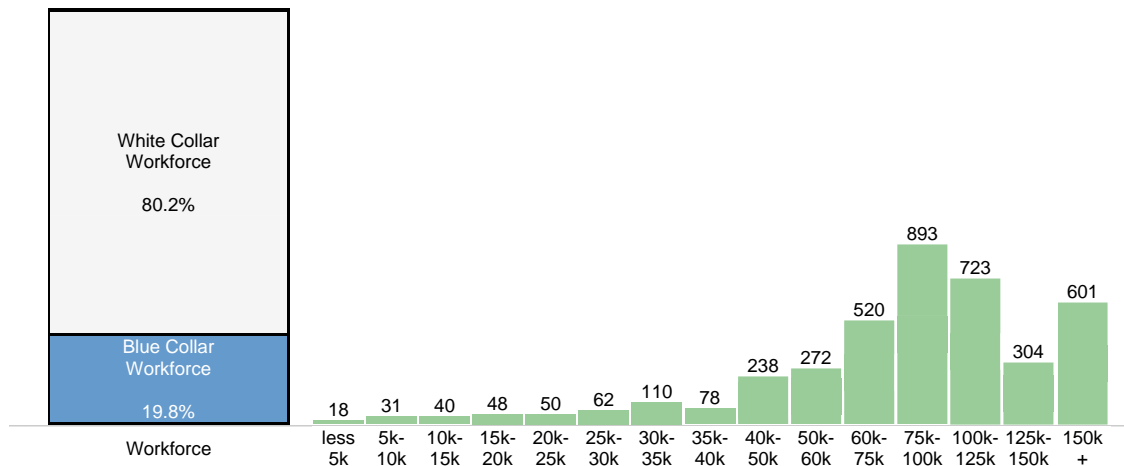

Community Detail for Glen Rock, NJ

Age Demographic

Age Demographic provides a snapshot of the ages of people living in this neighborhood. The number at the top of each bar graph is used to show how many people fall into the age range shown at the bottom of the bar graph.

Environment Evaluation

Average high and low temperatures for this neighborhood are provided below. An environmental risk evaluation compares the risk of a weather or geological event that may occur in this neighborhood with the national risk for that event. The national average is marked by a score of 100. The number at the top of the bar graph shows the risk for the event shown at the bottom of the bar graph.

Wealth Breakdown

Wealth Breakdown provides a snapshot of the incomes of people living in this neighborhood. The number at the top of each bar graph is used to show how many people fall into the income range shown at the bottom of the bar graph.

Crime Breakdown

Neighborhood Crime Breakdown compares the crime information for this neighborhood with the national average. The national average is marked by a score of 100. The number at the top of each bar graph is used to show how that category compares to the national average.