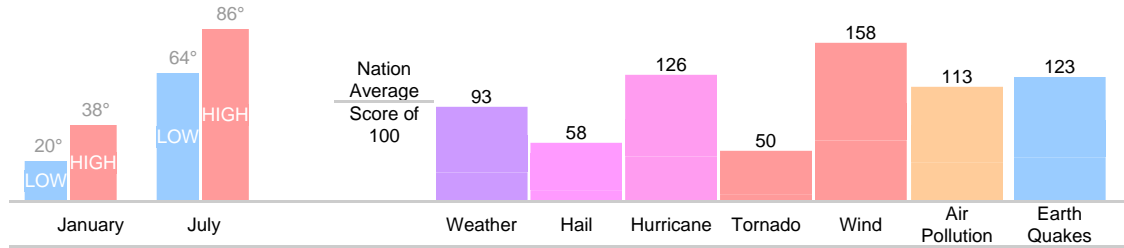

Community Detail for Glen Rock, NJ

Age Demographic

Age Demographic provides a snapshot of the ages of people living in this neighborhood. The number at the top of each bar graph is used to show how many people fall into the age range shown at the bottom of the bar graph.

Environment Evaluation

Average high and low temperatures for this neighborhood are provided below. An environmental risk evaluation compares the risk of a weather or geological event that may occur in this neighborhood with the national risk for that event. The national average is marked by a score of 100. The number at the top of the bar graph shows the risk for the event shown at the bottom of the bar graph.

Wealth Breakdown

Wealth Breakdown provides a snapshot of the incomes of people living in this neighborhood. The number at the top of each bar graph is used to show how many people fall into the income range shown at the bottom of the bar graph.

Crime Breakdown

Neighborhood Crime Breakdown compares the crime information for this neighborhood with the national average. The national average is marked by a score of 100. The number at the top of each bar graph is used to show how that category compares to the national average.