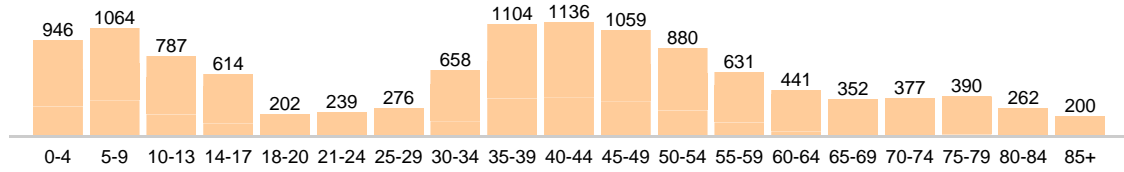

Community Detail for Glen Rock, NJ

Age Demographic

Age Demographic provides a snapshot of the ages of people living in this neighborhood. The number at the top of each bar graph is used to show how many people fall into the age range shown at the bottom of the bar graph.

Environment Evaluation

Average high and low temperatures for this neighborhood are provided below. An environmental risk evaluation compares the risk of a weather or geological event that may occur in this neighborhood with the national risk for that event. The national average is marked by a score of 100. The number at the top of the bar graph shows the risk for the event shown at the bottom of the bar graph.

Wealth Breakdown

Wealth Breakdown provides a snapshot of the incomes of people living in this neighborhood. The number at the top of each bar graph is used to show how many people fall into the income range shown at the bottom of the bar graph.

Crime Breakdown

Neighborhood Crime Breakdown compares the crime information for this neighborhood with the national average. The national average is marked by a score of 100. The number at the top of each bar graph is used to show how that category compares to the national average.